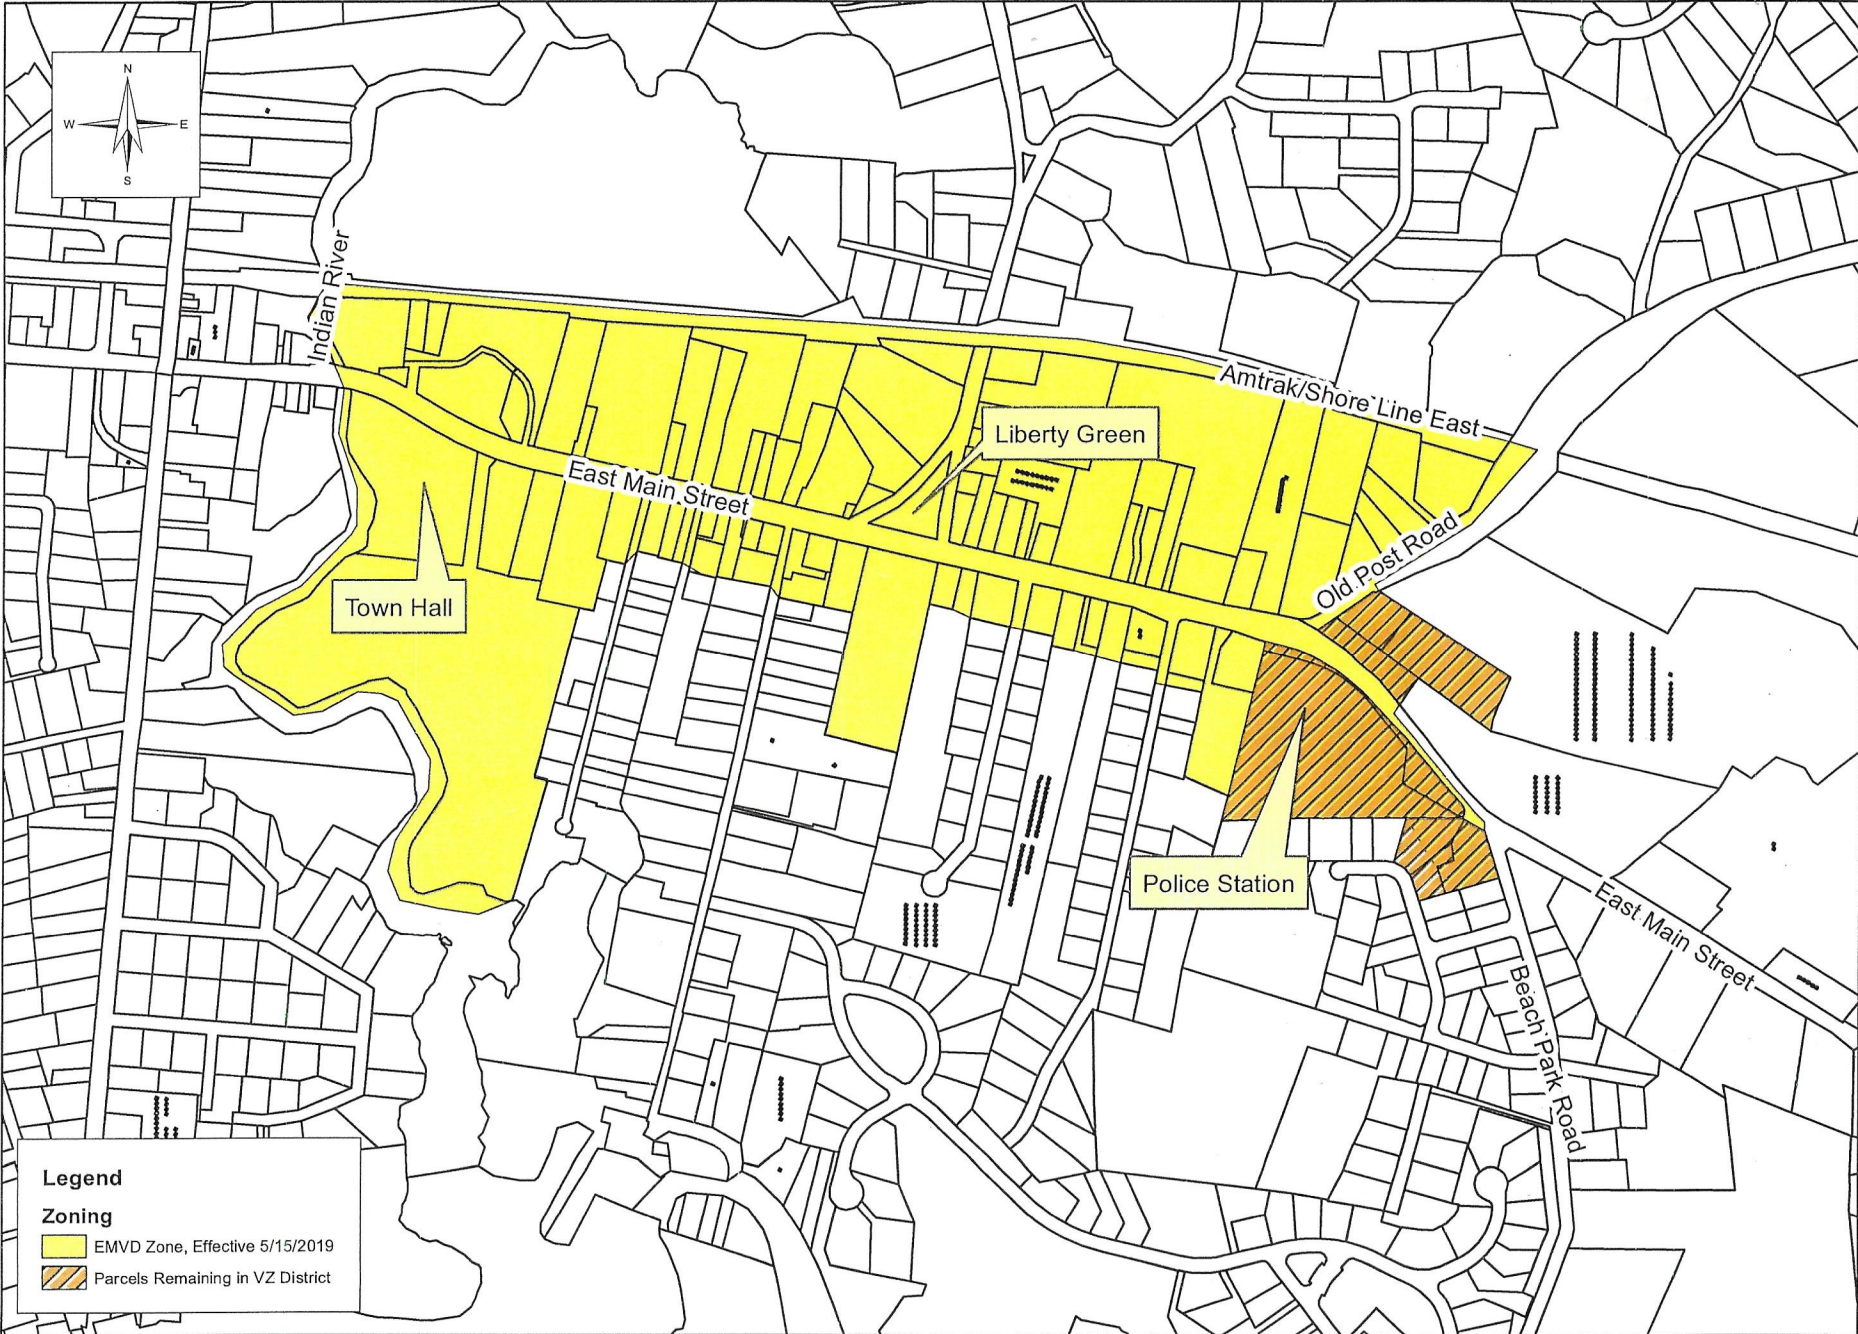

Town of Clinton Zoning Detail - Properties in EMVD and Remaining in VZ Districts - May 2019

Addendum to Minutes of Regular Monthly Meeting of Clinton Planning and Zoning Commission; April 8, 2019. Map effective May 15, 2019.